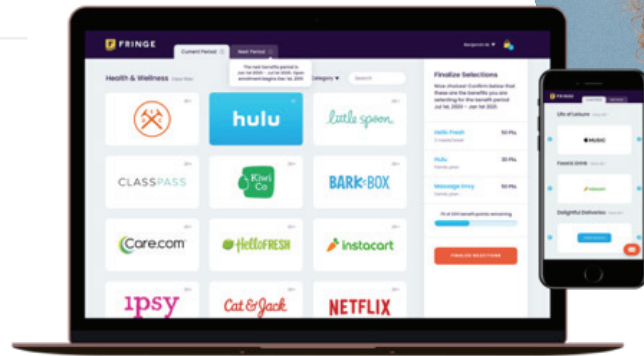

Fringe Benefits Do You

Questions? Email HR@GoFarWell.com

FARWELL
Go far. Do well.

FRINGE BENEFITS PROGRAM

FarWell believes that in order to serve our customers well, we have to take care of our employees first. We want you to treat yourself.

Work and life is blended now more than ever, and finding a balance is tricky. The FarWell Fringe Employee Benefits Program is meant to make life easier.

What the Jiminy is Fringe?

Fringe is a Benefits Marketplace designed to provide employees with better family and lifestyle benefits. On Fringe, you'll find services to reduce stress, save time, spark joy, and impact your family.